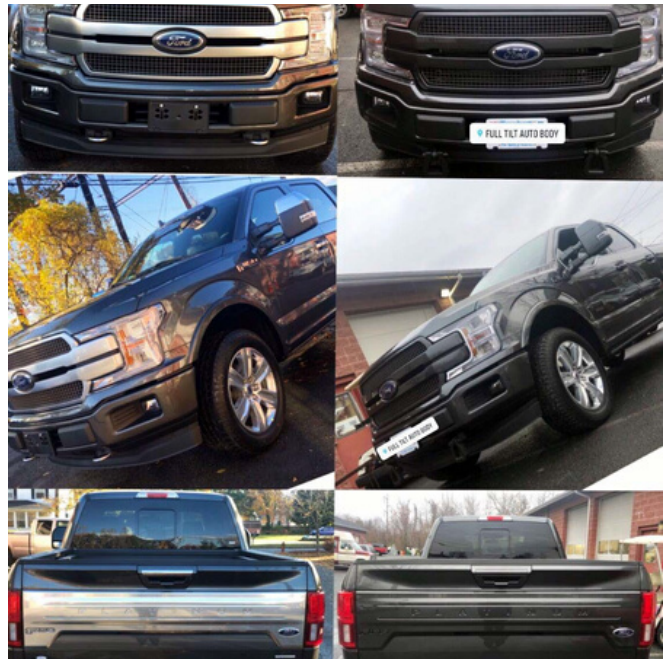

Custom Modifications

If You Can Imagine It, We Can Make It Happen.

Full Tilt has been doing custom projects since the beginning, no matter the request. Want your grilles and decals color matched? Rims to match your paint color? Tired of your chrome accent pieces? Let us know what you envision and we'll make it a reality.