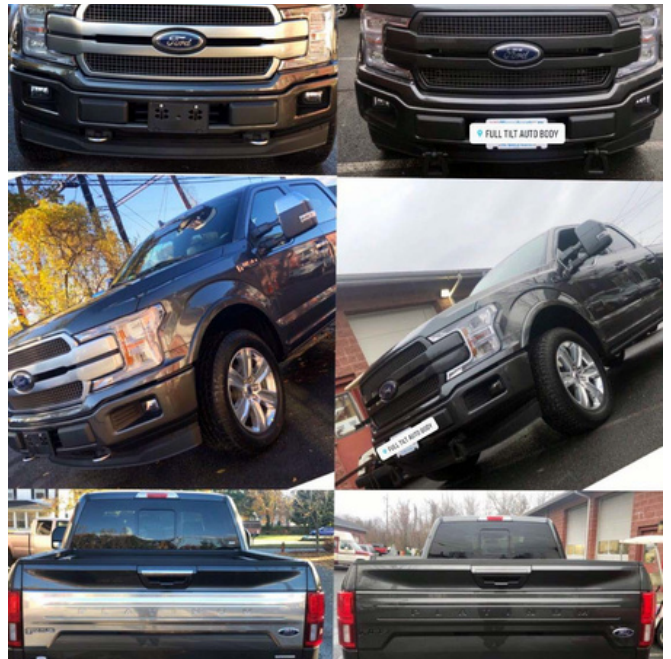

Custom Modifications

If You Can Imagine It, We Can Make It Happen.

Full Tilt has been doing custom projects since the beginning, no matter the request. Want your grilles and decals color matched? Rims to match your paint color? Tired of your chrome accent pieces? Let us know what you envision and we'll make it a reality.